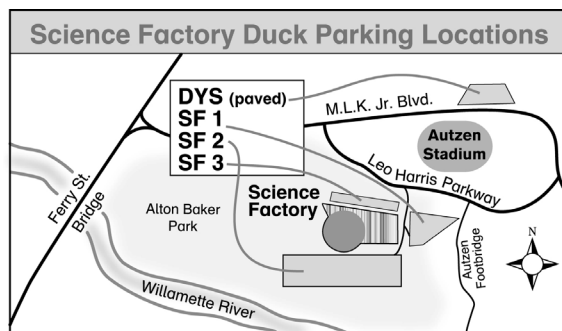

Duck Season Parking

Managed by the Science Factory

DYS Serbu Lot

SPECIAL DISCOUNTS FOR EARLY PURCHASE			
Science Factory Parking Lot	Description	Early Bird Discount* (Valid through May 31, 2010)	2010 Season Rates (Valid June 1, 2010)
DYS Serbu Center MLK Blvd	paved, assigned spaces, north side (alcohol use discouraged)	$330	$375

*Offers are valid until all available spaces are sold out for a lot for each season or through 5/31/10, whichever comes first. **Full payment reserves your spot for the season.** Cancellations incur a $25 processing fee. Full refunds will be provided if event is cancelled. One season is defined as all regular season home games of the University of Oregon football team played in a calendar year at Autzen Stadium.

You will receive a confirmation letter upon receipt of payment. Passes will be sent August, 2010. Please notify us of any address changes prior to that date.

More information and parking rules on the web at www.sciencefactory.org
Questions call 541-682-7888

Duck Football Parking Enrollment Form—2010 Season

Complete the form below and return it with your check or credit card information. If you wish to pay cash, stop by our office with this form (Hours: Wednesday – Sunday, 10 am to 4 pm). Please DO NOT send cash through the mail.

Spaces will be held for returning parkers until May 31, 2010.

Name _____ Company _____
Address _____ City _____ State _____ Zip _____
E-mail _____ Daytime Phone _____

Payment Method

☐ Check, payable to: Science Factory   ☐ Cash (walk-ins only)

☐ VISA   ☐ MasterCard

Credit Card # _____

Exp. Date _____ Signature _____

Credit Card reservations also available by phone at 541-682-7896.

Parking Fee

☐ Paved DYS lot (MLK Blvd) ..... $ _____
☐ Science Factory Donation ..... $ _____
Total = $ _____

Mail to: Science Factory, P.O. Box 1518, Eugene, OR 97440 • or Fax to: 541-484-9027

All parking pass revenue supports the Science Factory Children's Museum & Exploration Dome and Lane County Department of Youth Services. Thank you for your continued patronage!

SCIENCE
Children's Museum & Exploration Dome
FACTORY